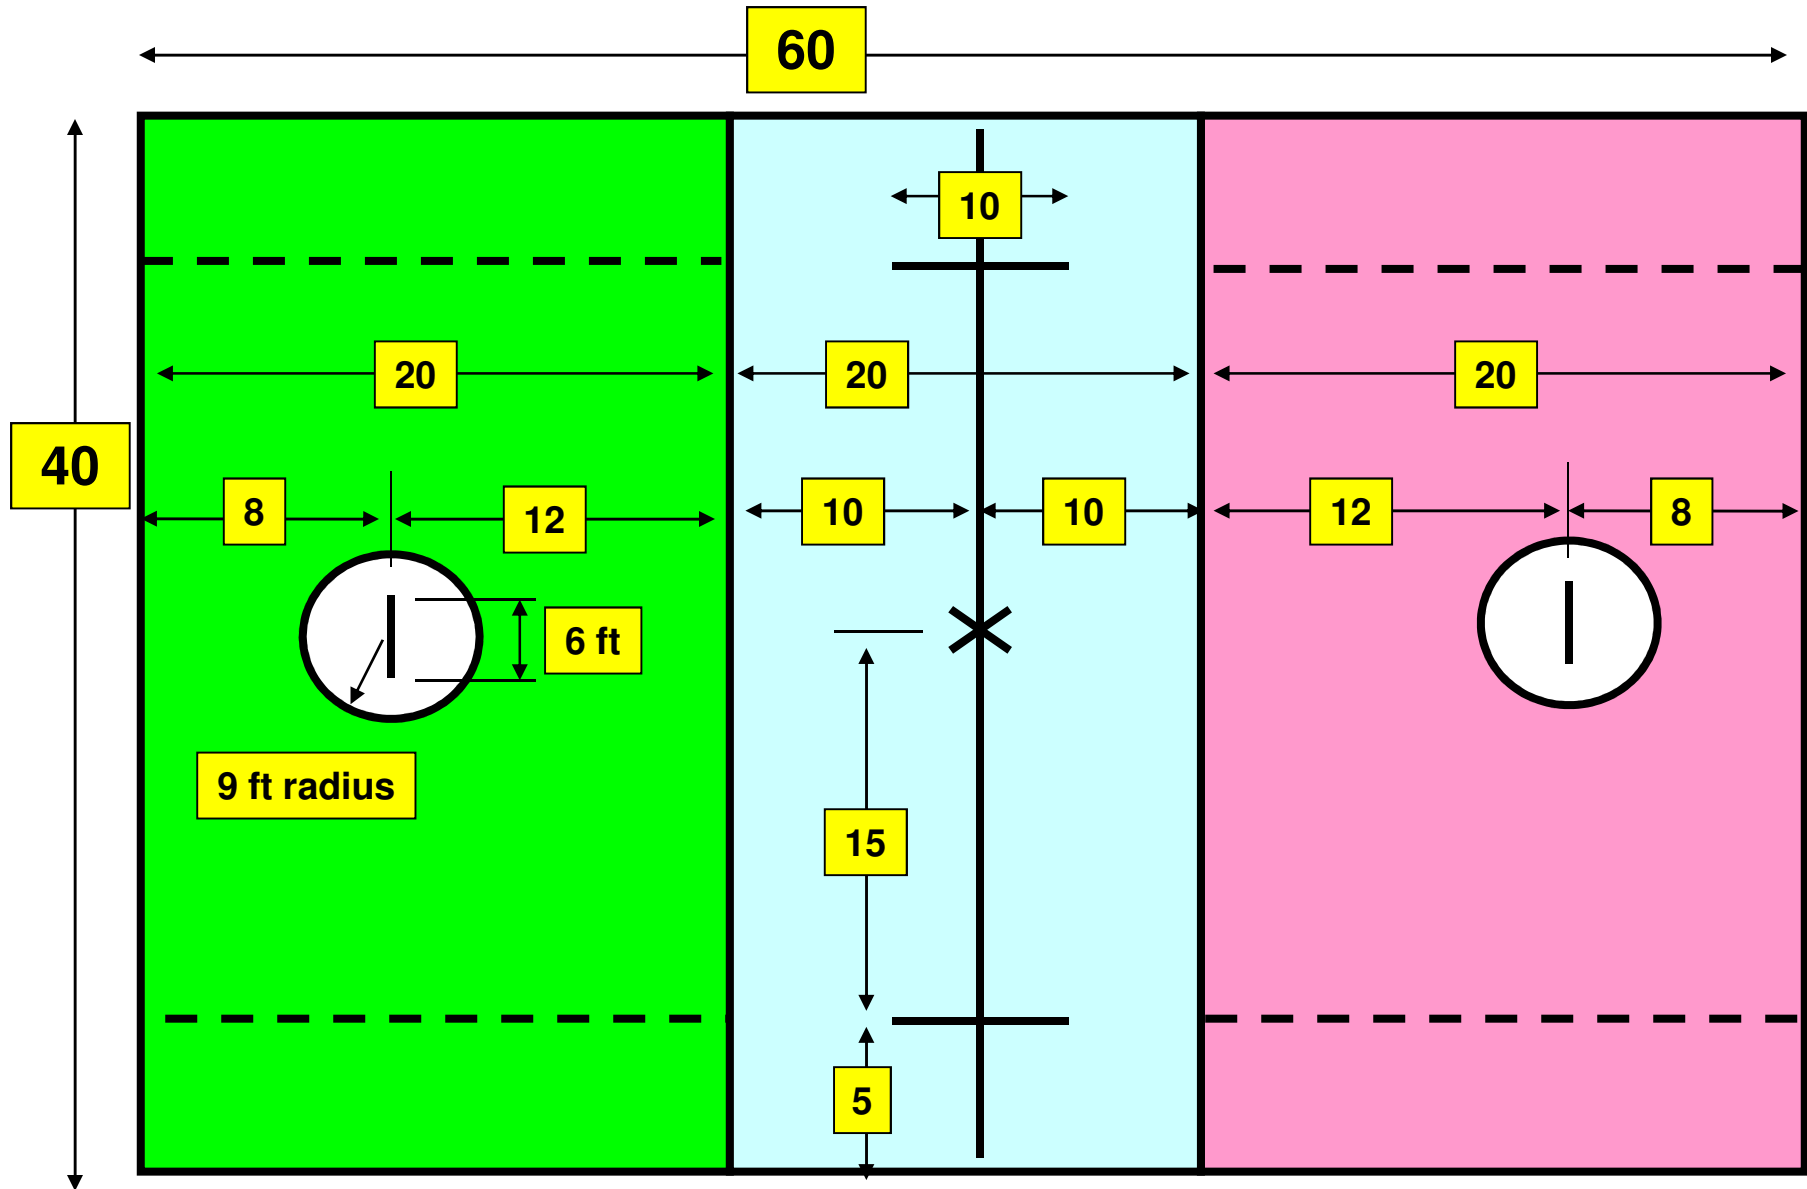

60x40 Field Dimensions Gr 1-2 & Gr 3-4 teams S1 & S2 Fields
(in yds)

mid length field - 75x40 Field Dimensions
(in yds)